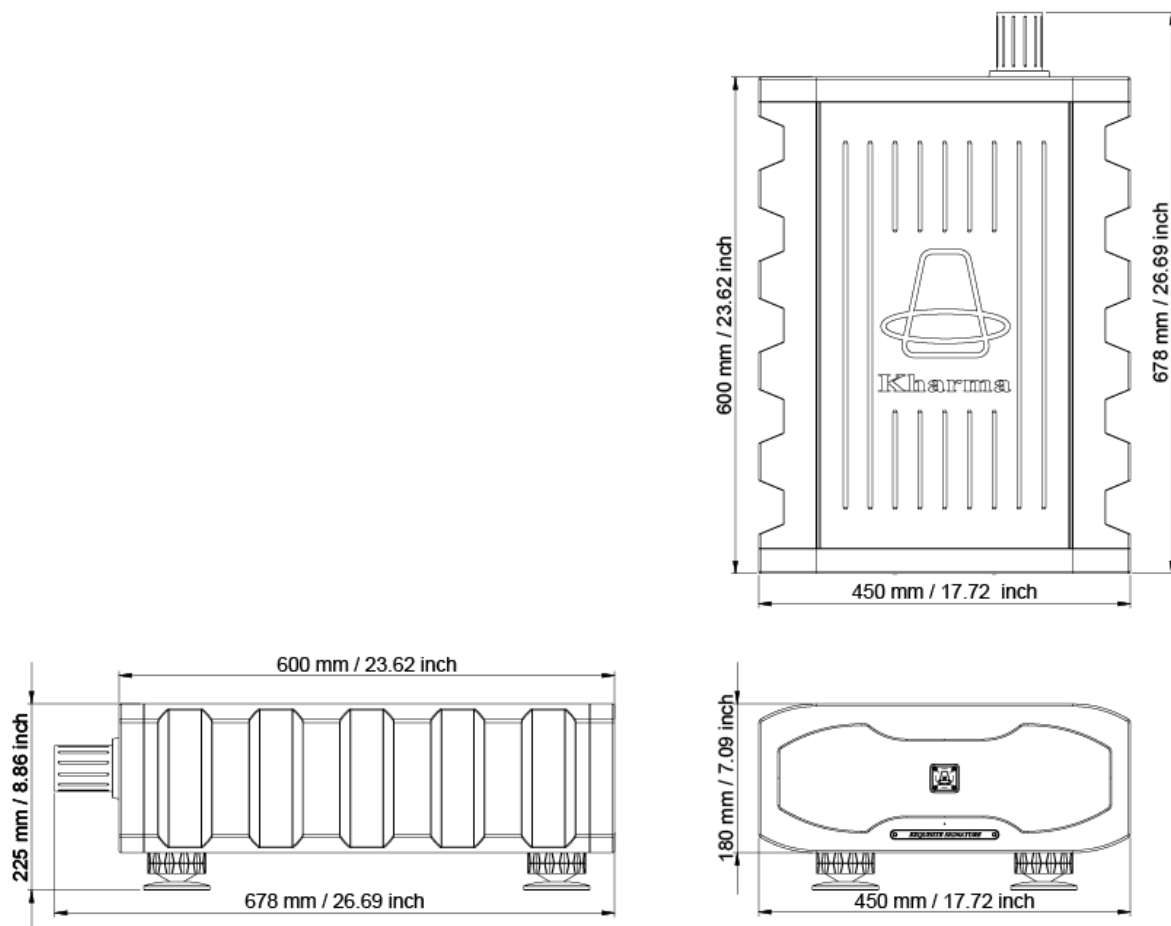

## Dimensions

### Including stand

Width: 450 mm / 17.72 inch  
 Height: 225 mm / 8.86 inch  
 Depth: 678 mm / 26.69 inch

### Excluding stand

Width: 450 mm / 17.72 inch  
 Height: 180 mm / 7.09 inch  
 Depth: 600 mm / 23.62 inch