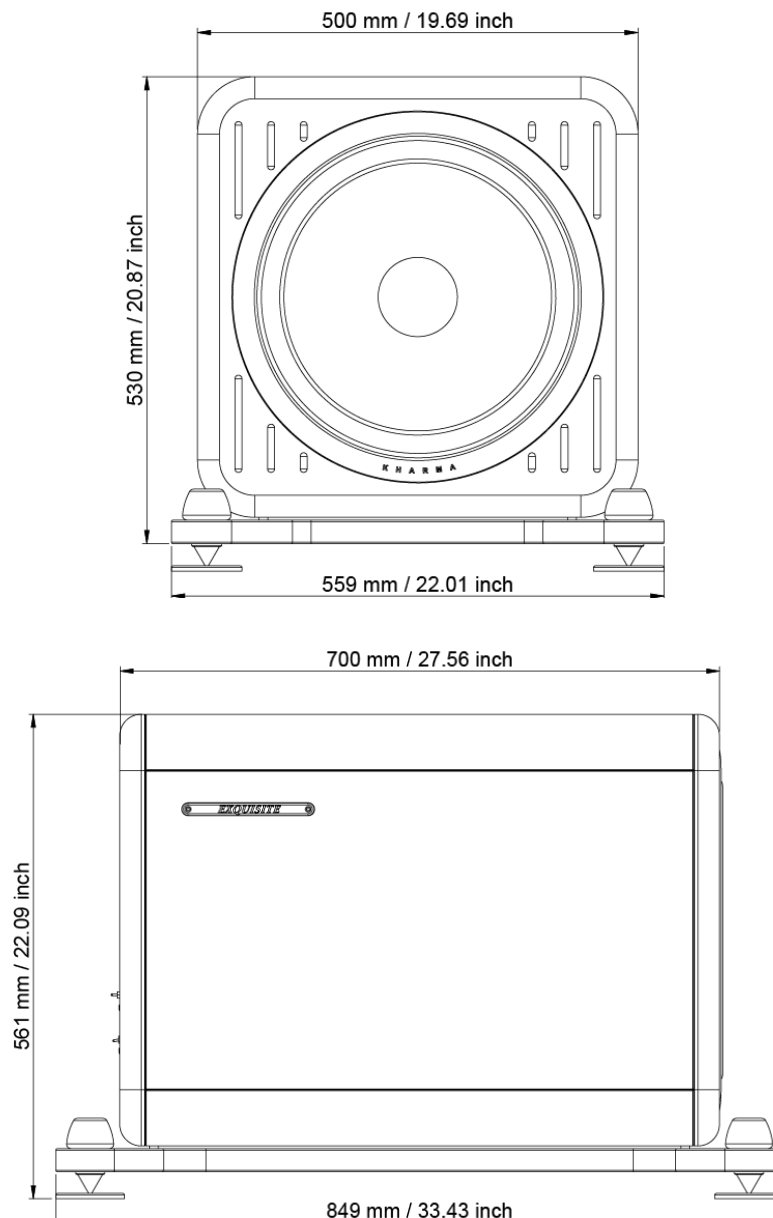

## Dimensions

The Exquisite Midi Sub is more modest of size than its predecessor the Exquisite Sub. Instead of an 18 inch woofer, the 15 inch High Modulus Sandwich Kharma Composite Driver determines the size of this new Exquisite subwoofer.

### Including stand

Width: 559 mm / 22.01 inch  
 Height: 561 mm / 22.09 inch  
 Depth: 849 mm / 33.43 inch

### Excluding stand

Width: 500 mm / 19.69 inch  
 Height: 500 mm / 19.69 inch  
 Depth: 700 mm / 27.56 inch