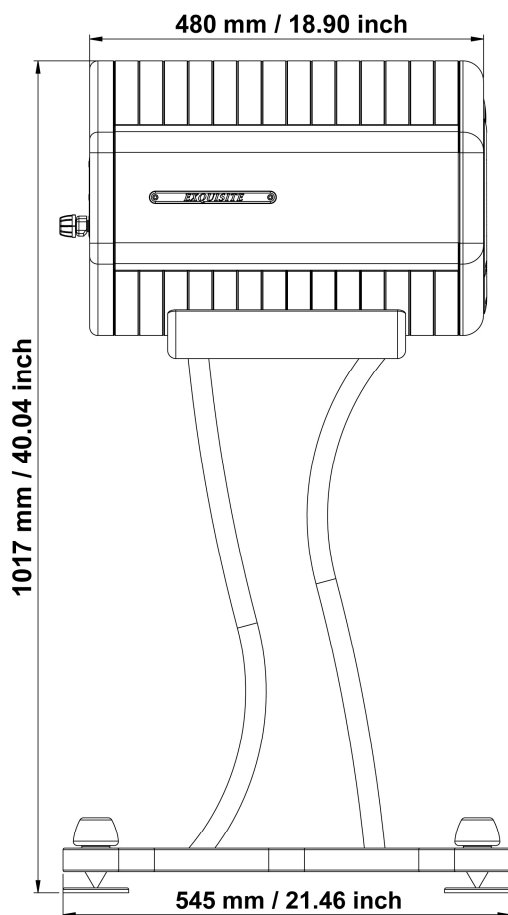

Including stand

Width: 740 mm / 29.13 inch

Height: 1017 mm / 40.04 inch

Depth: 545 mm / 21.46 inch

Excluding stand

Width: 740 mm / 29.13 inch

Height: 335 mm / 13.19 inch

Depth: 480 mm / 18.90 inch