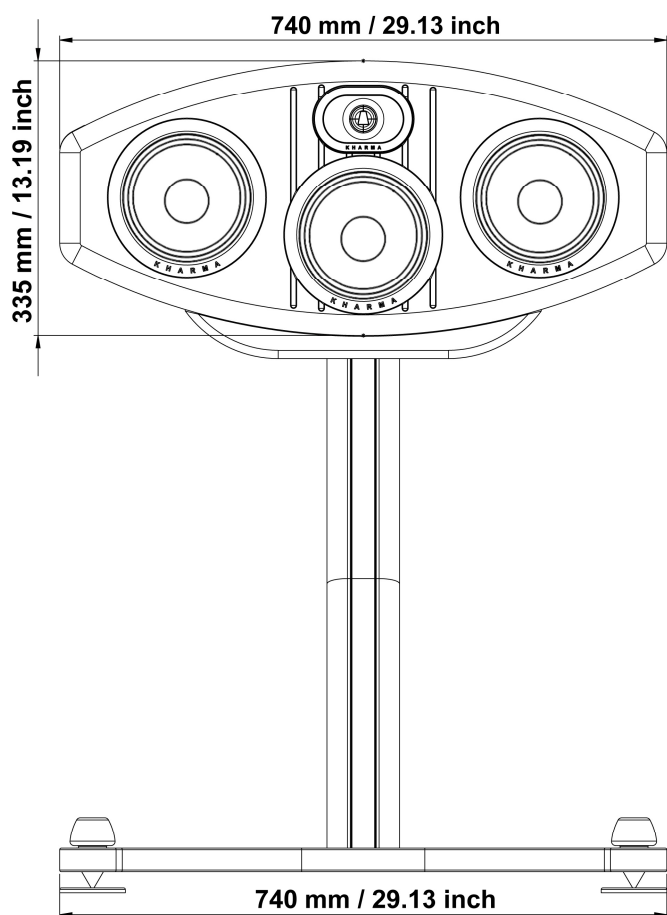

Including stand

Width: 740 mm / 29.13 inch

Height: 1017 mm / 40.04 inch

Depth: 545 mm / 21.46 inch

Excluding stand

Width: 740 mm / 29.13 inch

Height: 335 mm / 13.19 inch

Depth: 480 mm / 18.90 inch